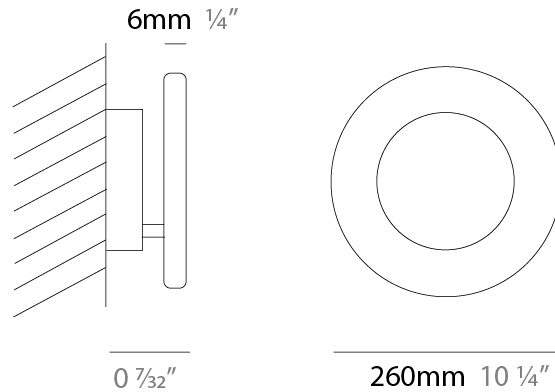

PROJECT	_____
TYPE	_____
SPECIFIER	_____
QUANTITY	_____
DATE	_____

VERA SURFACE

D42064- -

base number
Color   Temperature   Finish   Options

1. To build a product code in our configurator select the specify button on the base model # product page
2. To build a manual product code on this datasheet choose from the options listed below in blue font and add the suffix to the base model #

GENERAL

Series: Vera
Partner: Icone
Division: Design
Installation: Surface
Product Type: Wall Surface
Mounting Location: Ceiling
Light Distribution: Adjustable

PHYSICAL

Shape: Round
Diameter (mm): 260
Diameter (in): 10 1/4
Height (mm): 260
Height (in): 10 1/4
Extension (mm): 320
Extension (in): 12 5/8
Fixture Finish: [GLF_WHI](#) / [GLF_RUS](#) / [CLF_BLK](#) / [WHI_ALU](#) / [WHI_COP](#) / [WHI_WHI](#) / [WHI_BRA](#) / [WHI_RUS](#) / [WHI_BLK](#)
Fixture Material: Aluminum

ELECTRICAL

Lamp Type: LED
Total Output Wattage (W): 16.8
Dimming: Non-Dimmable / 0-10V Dimming
Driver Included: Yes
Driver Location: Integrated
Driver Type: Constant Current - Universal
Driver Class: Class 2
Input Voltage (V): 120 - 277
Constant Current (MA): 700

LED

Color Temperature (°K): [2700](#) / [3000](#)
Nominal Lumen (lm): 2598
CRI: >90 CRI
Lamp Life (hrs): 50000

OPTICAL

RATINGS AND CERTIFICATIONS

Certified By: Certified for North American Standards
IP rating: IP20