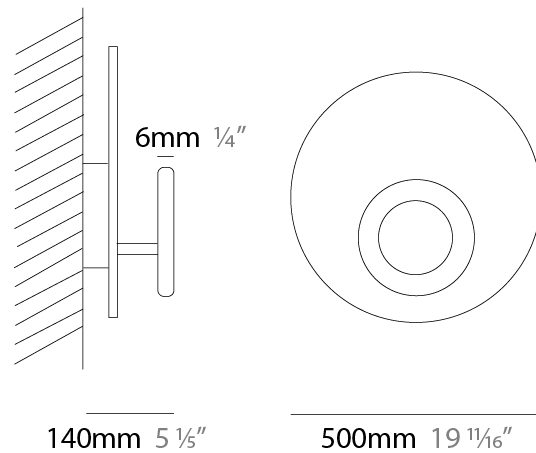

PROJECT	_____
TYPE	_____
SPECIFIER	_____
QUANTITY	_____
DATE	_____

VERA SURFACE

D42066- -

base number   Color   Finish
Temperature   Options

1. To build a product code in our configurator select the specify button on the base model # product page
2. To build a manual product code on this datasheet choose from the options listed below in blue font and add the suffix to the base model #

GENERAL

Series: Vera
Partner: Icone
Division: Design
Installation: Surface
Product Type: Wall Surface
Mounting Location: Ceiling
Light Distribution: Adjustable

PHYSICAL

Shape: Round
Diameter (mm): 500
Diameter (in): 19 11/16
Height (mm): 500
Height (in): 19 11/16
Extension (mm): 140
Extension (in): 5 1/2
Fixture Finish: [GLF_WHI](#) / [GLF_RUS](#) / [CLF_BLK](#) / [WHI_ALU](#) / [WHI_COP](#) / [WHI_WHI](#) / [WHI_BRA](#) / [WHI_RUS](#) / [WHI_BLK](#)
Fixture Material: Aluminum

ELECTRICAL

Lamp Type: LED
Total Output Wattage (W): 16.8
Dimming: Non-Dimmable / 0-10V Dimming
Driver Included: Yes
Driver Location: Integrated
Driver Type: Constant Current - Universal
Driver Class: Class 2
Input Voltage (V): 120 - 277
Constant Current (MA): 700

LED

Color Temperature (°K): 2700 / 3000
Nominal Lumen (lm): 2598
CRI: >90 CRI
Lamp Life (hrs): 50000

OPTICAL

RATINGS AND CERTIFICATIONS

Certified By: Certified for North American Standards
IP rating: IP20