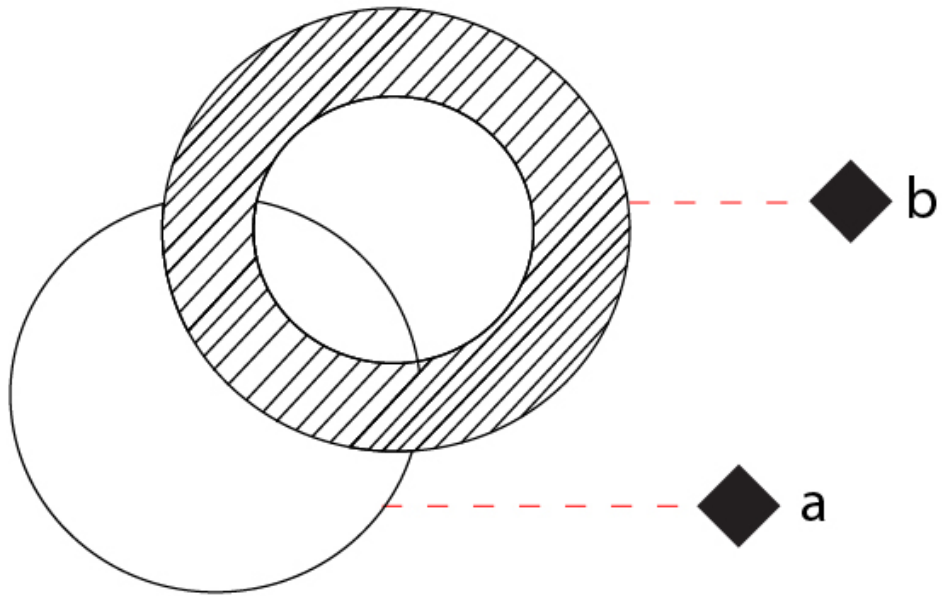

D42063-

PROJECT

TYPE

SPECIFIER

QUANTITY

DATE

D