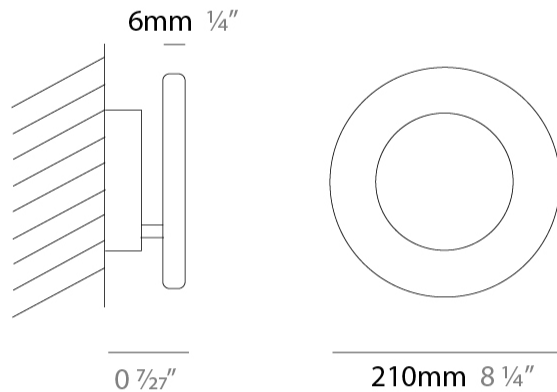

PROJECT	
TYPE	
SPECIFIER	
QUANTITY	
DATE	

VERA SURFACE

D42063-

base number
Color   Finish
Temperature   Options

1. To build a product code in our configurator select the specify button on the base model # product page
2. To build a manual product code on this datasheet choose from the options listed below in blue font and add the suffix to the base model #

GENERAL

Series: Vera
Partner: Icone
Division: Design
Installation: Surface
Product Type: Wall Surface
Mounting Location: Ceiling
Light Distribution: Adjustable

PHYSICAL

Shape: Round
Diameter (mm): 210
Diameter (in): 8 1/4
Height (mm): 210
Depth (mm): 70
Height (in): 8 1/4
Depth (in): 2 3/4
Extension (mm): 270
Extension (in): 10 5/8

Fixture Finish: [GLF_WHI](#) / [GLF_RUS](#) / [CLF_BLK](#) / [WHI_ALU](#) / [WHI_COP](#) / [WHI_WHI](#) / [WHI_BRA](#) / [WHI_RUS](#) / [WHI_BLK](#)

Fixture Material: Aluminum

ELECTRICAL

Lamp Type: LED
Input Wattage (W): 16
Total Output Wattage (W): 13.5
Dimming: Non-Dimmable / 0-10V Dimming
Driver Included: Yes
Driver Location: Integrated
Driver Type: Constant Current - 120Vac
Driver Class: Class 2
Input Voltage (V): 120
Constant Current (MA): 700

LED

Color Temperature (°K): 2700 / 3000
Nominal Lumen (lm): 2100
CRI: >90 CRI
Lamp Life (hrs): 50000

OPTICAL

RATINGS AND CERTIFICATIONS

Certified By: Certified for North American Standards
IP rating: IP20